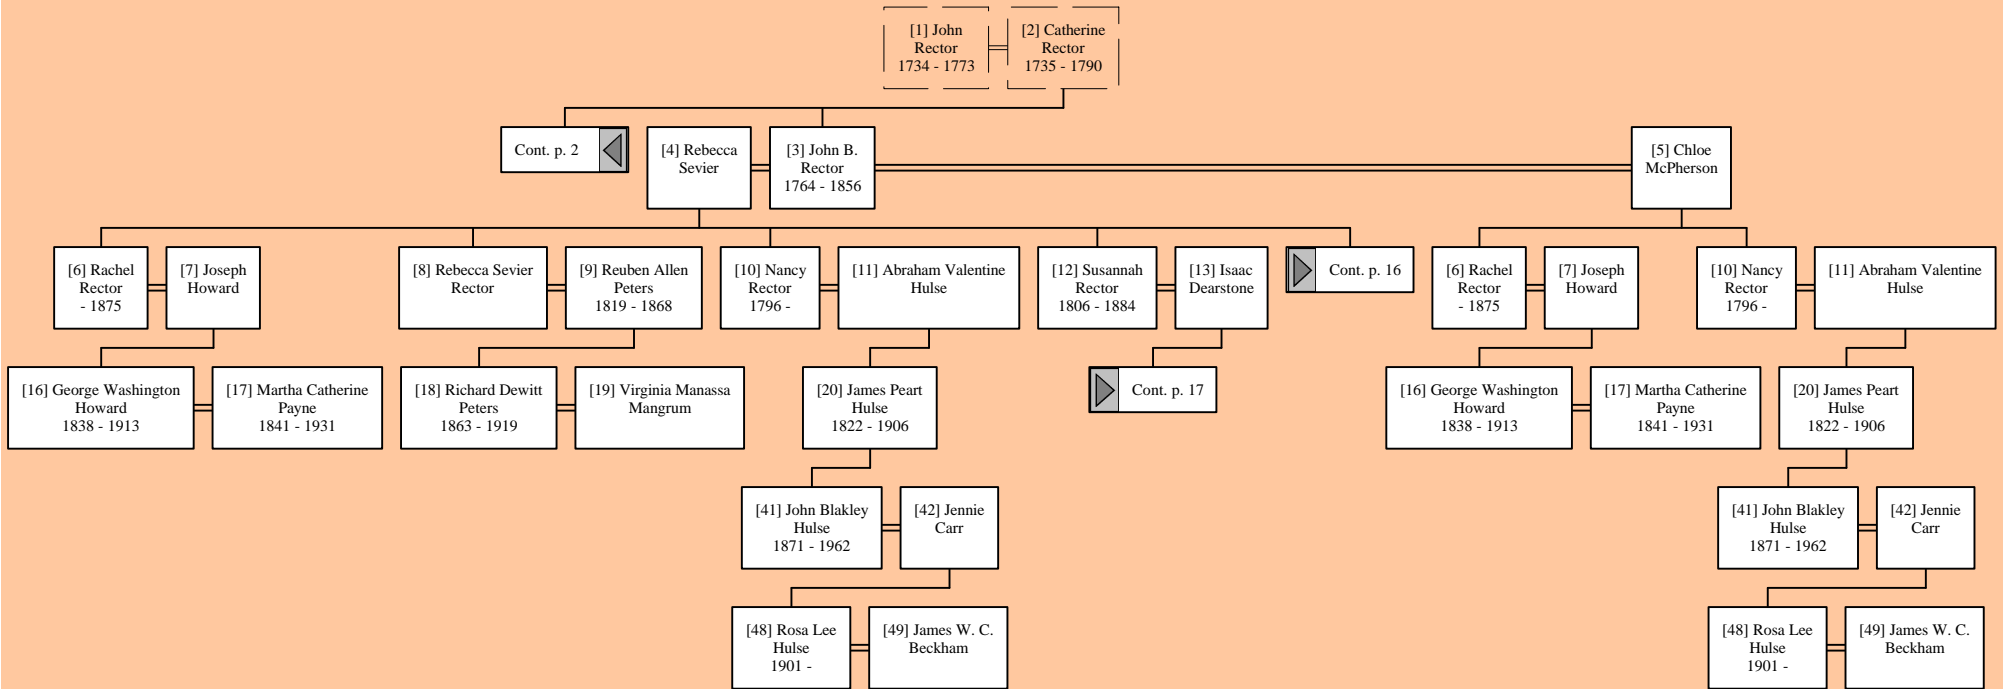

Diggin' Roots

by

Leanne C. Evans

Notes for Hans Richter

siegen city records sho that he paid the fee for Siegen citizenship in 1585 being from the country near Meissen, from the city of Freiburg.

Descendants of Hans Richter

Descendants of Hans Richter

Descendants of Hans Richter

Descendants of Hans Richter

Descendants of Hans Richter

Descendants of Hans Richter

Descendants of Hans Richter

Descendants of Hans Richter

Descendants of Hans Richter