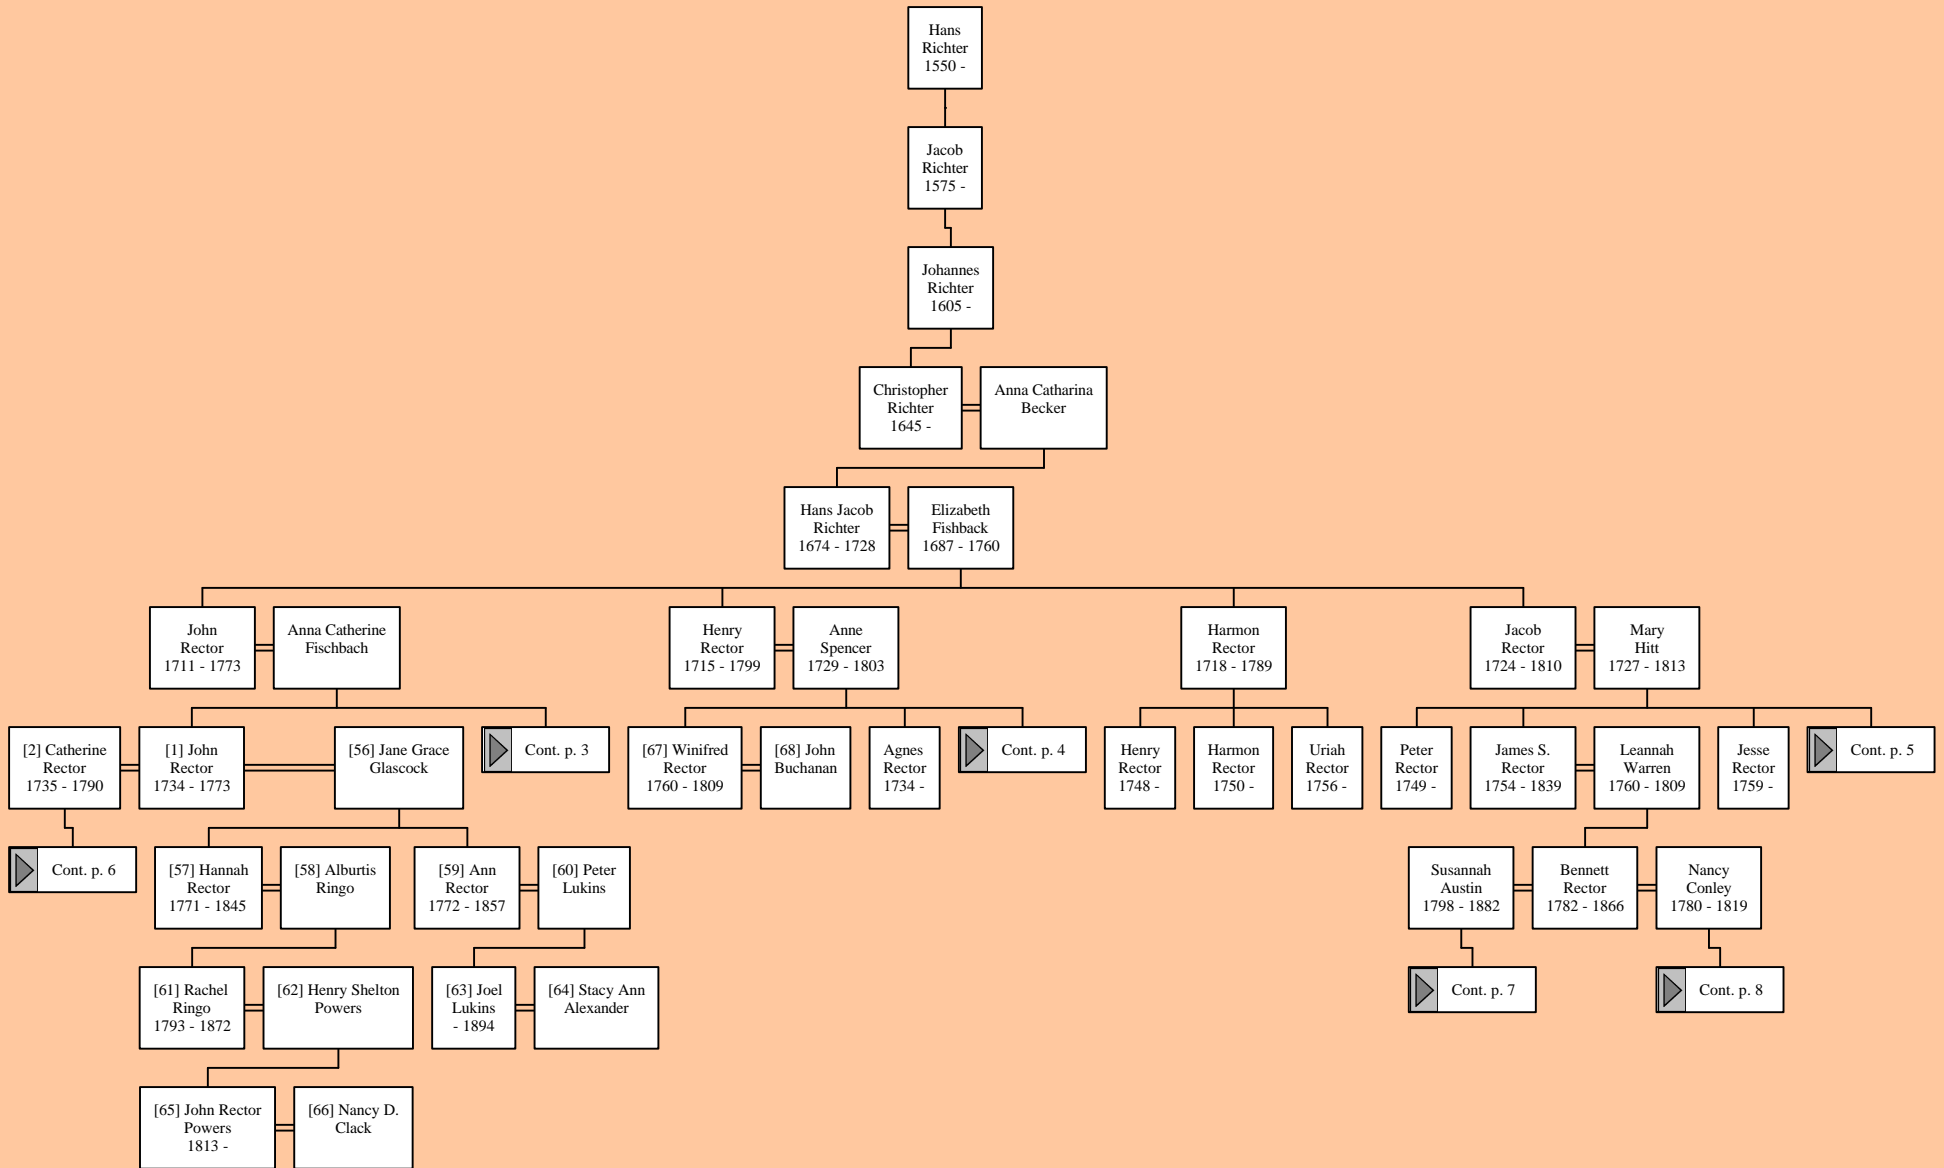

Diggin' Roots

by

Leanne C. Evans

Notes for Hans Richter

siegen city records sho that he paid the fee for Siegen citizenship in 1585 being from the country near Meissen, from the city of Freiburg.

Descendants of Hans Richter