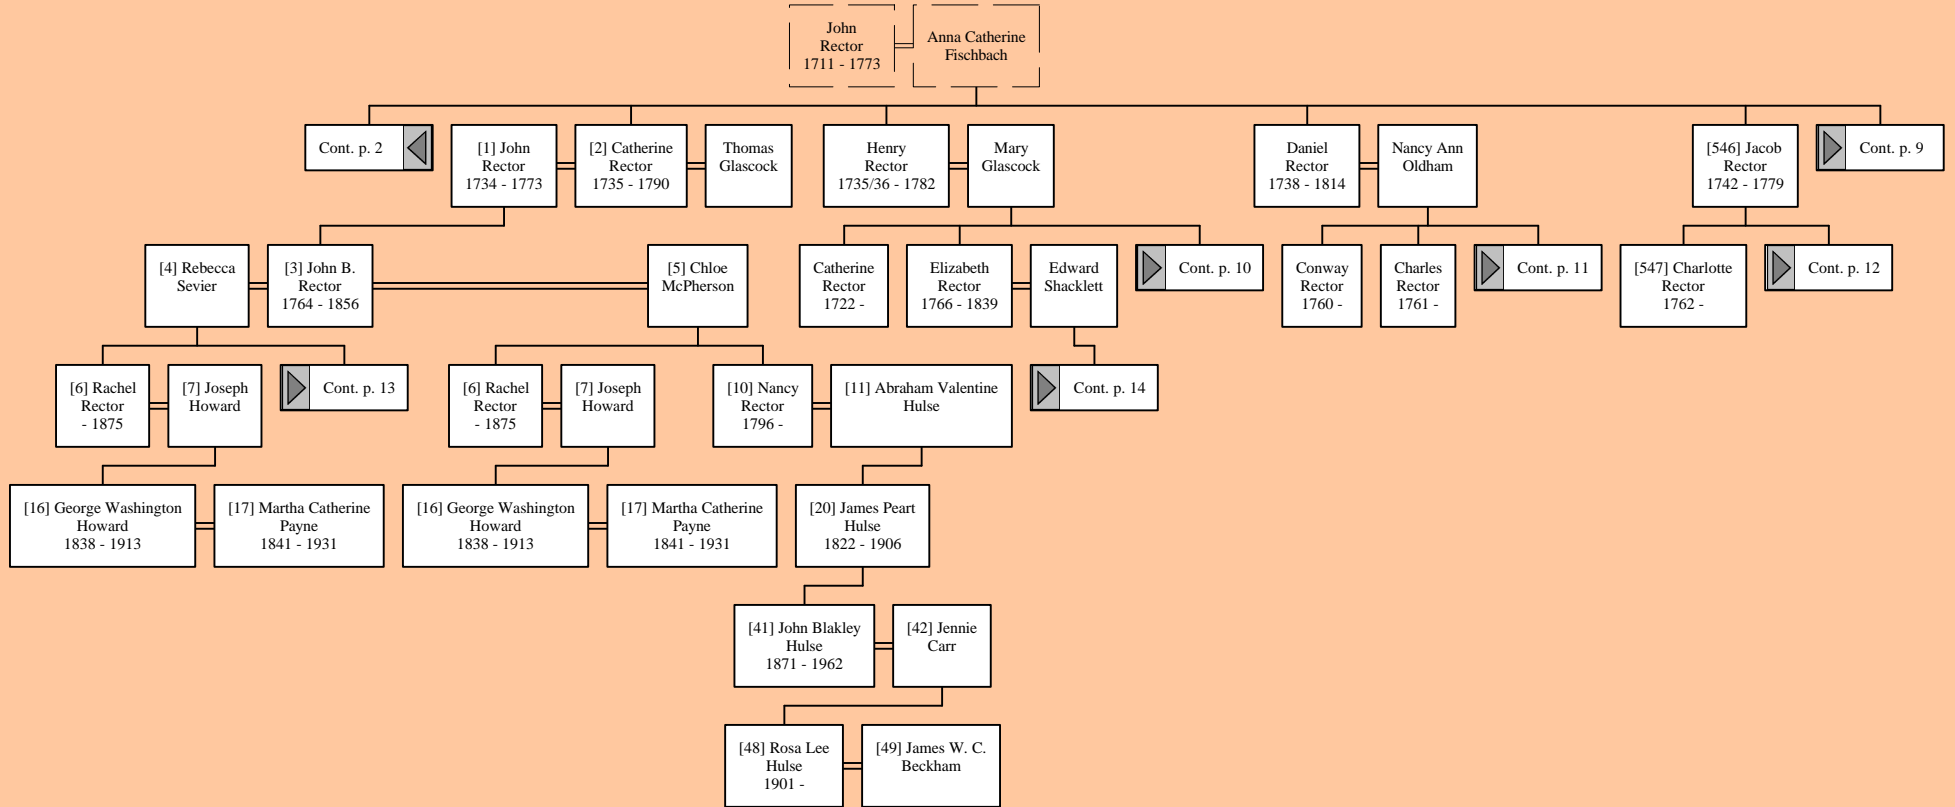

Descendants of Hans Richter